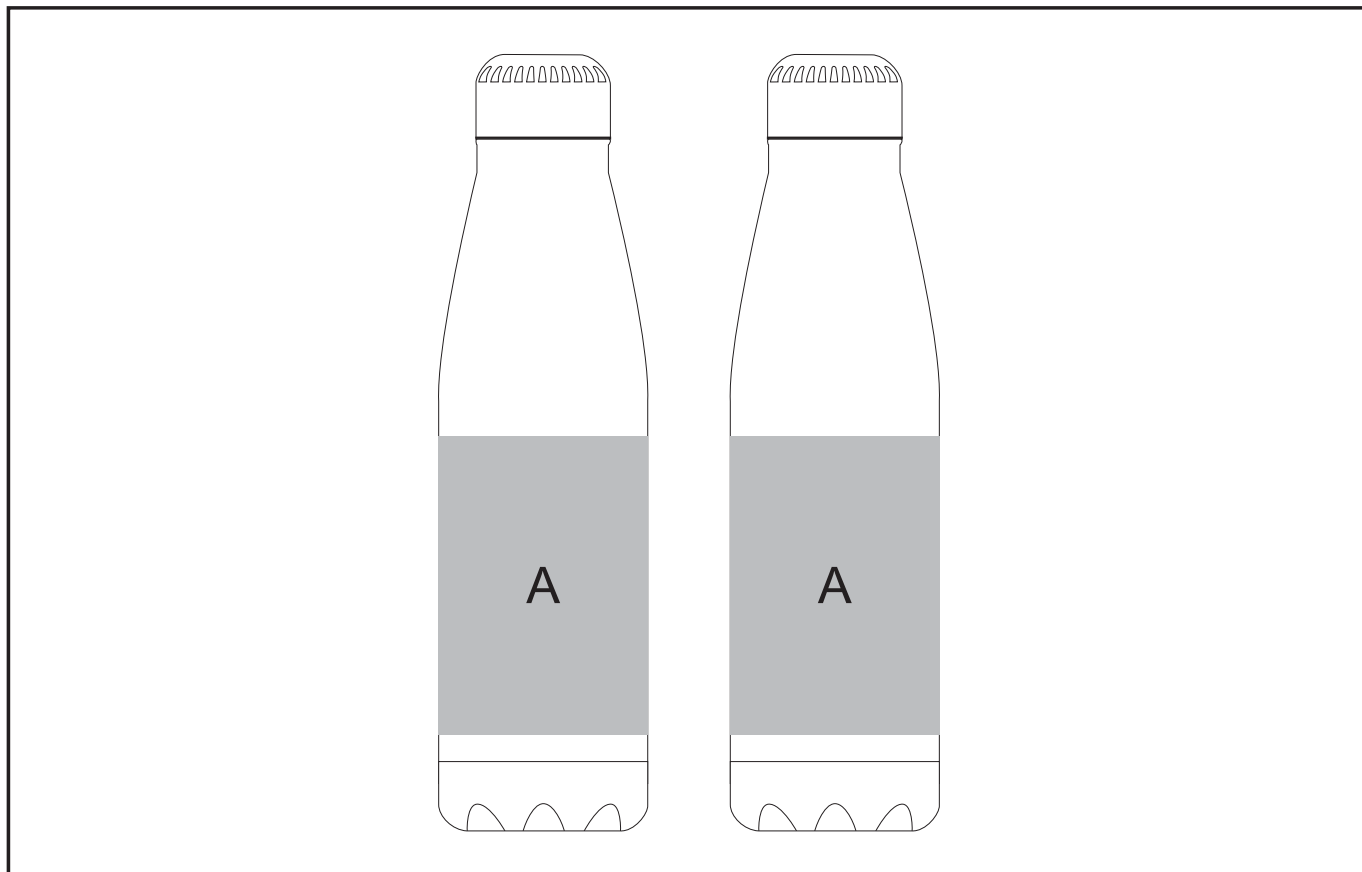

## Discovery Water Bottle Gift Set

### **Need to know:**

- Includes 1-Position Laser Engraving **OR** 1-Colour, 1-Position Screen Wrap on both bottles (setup fee applies)
- **DP-D will not be a full wrap due to the inconsistency of the item**

#### **Position A**

1. Laser Engrave (LB) - Gold  
Size: 30mm wide x 80mm high
2. Pad Print (PB) - 2 to 4 colours  
Size: 33mm wide x 55mm high
3. Screen Wrap (SW) - 1 colour  
Size: 200mm wide x 80mm high
4. Direct to Bottle (DP-C) - Full colour  
Size: 100mm wide x 60mm high
5. Direct to Bottle (DP-D) - Full colour  
Size: 200mm wide x 80mm high